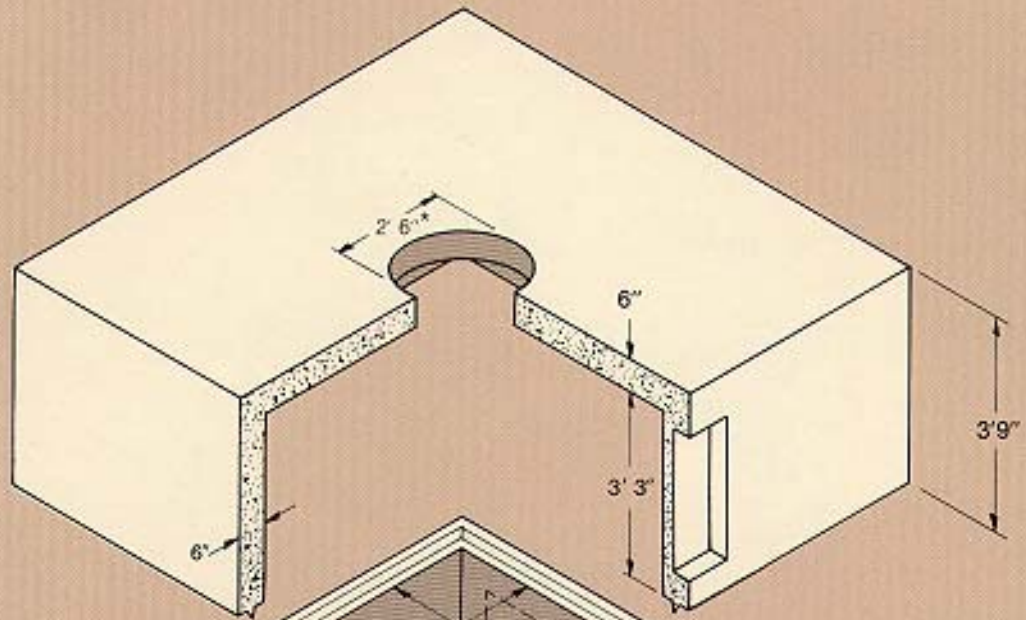

*14,362 LBS.

*14,312 LBS.

*Weights shown are for 6' 6" depth I.D.

DIMENSIONS

INSIDE - 8' 0" x 8' 0" x 6' 6" OR 7' 0"

OUTSIDE - 9' 0" x 9' 0" x 7' 6" OR 8' 0"

KNOCKOUTS

SIZED AND LOCATED AS REQUIRED

TOTAL WEIGHT

28,674 LBS. (LESS KNOCKOUTS)

For inserts and accessories see pages 33-36

* (for additional details, see page 5)

UTILITY VAULT

MODEL 880 CUS