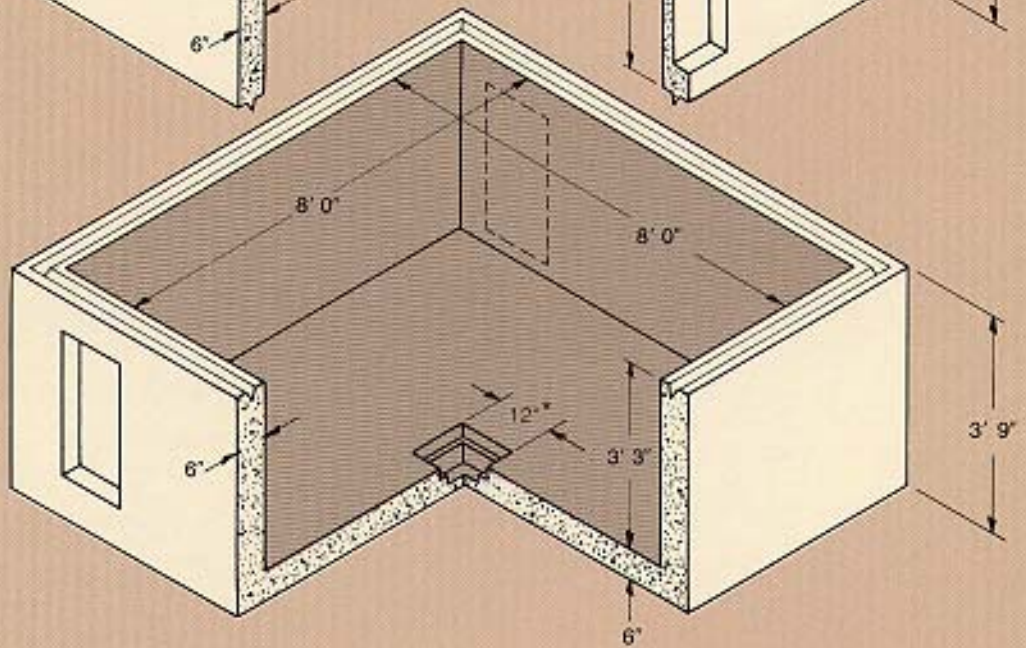

*14,362 LBS.

*14,312 LBS.

*Weights shown are for 6' 6" depth I.D.

DIMENSIONS

INSIDE - 8' 0" x 8' 0" x 6' 6" OR 7' 0"

OUTSIDE - 9' 0" x 9' 0" x 7' 6" OR 8' 0"

KNOCKOUTS

SIZED AND LOCATED AS REQUIRED

TOTAL WEIGHT

28,674 LBS. (LESS KNOCKOUTS)

For inserts and accessories see pages 33-36

* (for additional details, see page 5)

UTILITY VAULT

MODEL 880 CUS