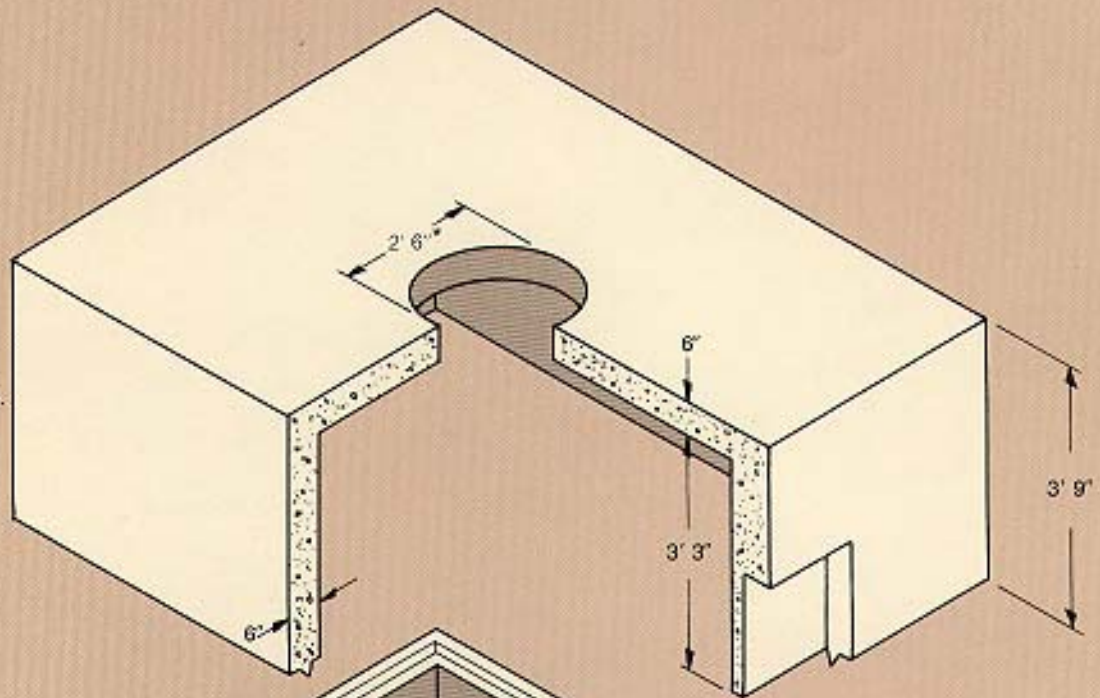

11,669 LBS.

11,987 LBS.

**DIMENSIONS**

INSIDE - 8' 0" x 6' 0" x 6' 6"

OUTSIDE - 9' 0" x 7' 0" x 7' 6"

**KNOCKOUTS**

SIZED AND LOCATED AS REQUIRED

**TOTAL WEIGHT**

23,656 LBS. (LESS KNOCKOUTS)

For Inserts and accessories see pages 33-36  
\*(for additional details, see page 5)

**UTILITY VAULT**

**MODEL 860 CUS**