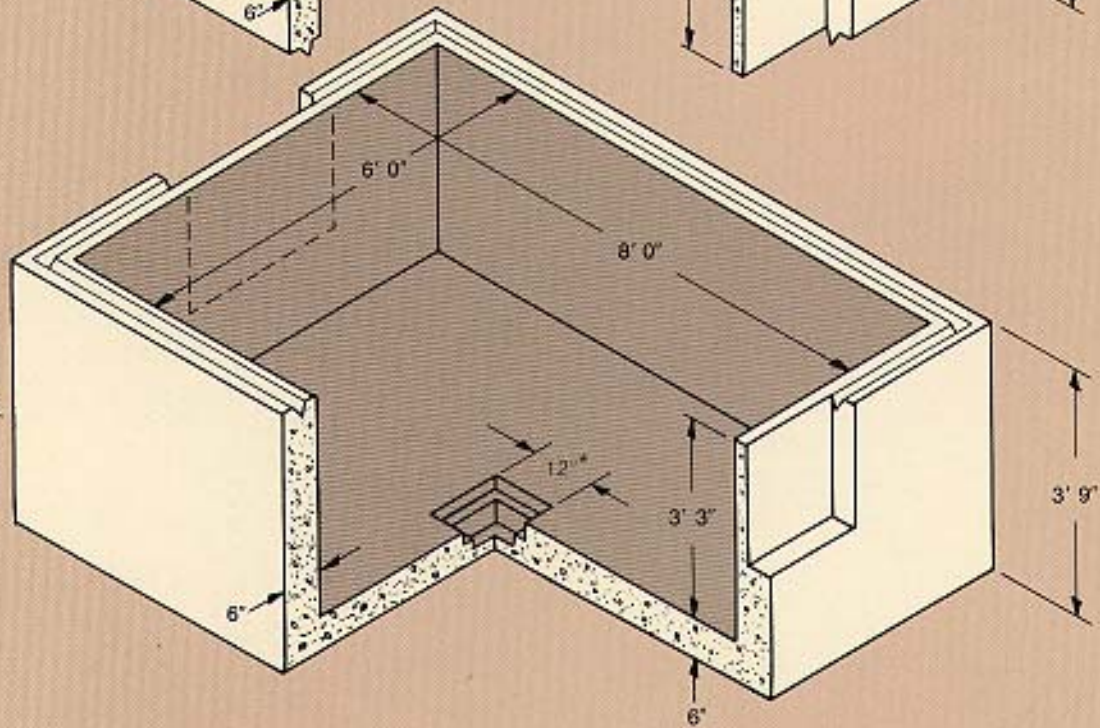

11,669 LBS.

11,987 LBS.

**DIMENSIONS**

INSIDE - 8' 0" x 6' 0" x 6' 6"

OUTSIDE - 9' 0" x 7' 0" x 7' 6"

**KNOCKOUTS**

SIZED AND LOCATED AS REQUIRED

**TOTAL WEIGHT**

23,656 LBS. (LESS KNOCKOUTS)

For Inserts and accessories see pages 33-36  
\*(for additional details, see page 5)

**UTILITY VAULT**

**MODEL 860 CUS**