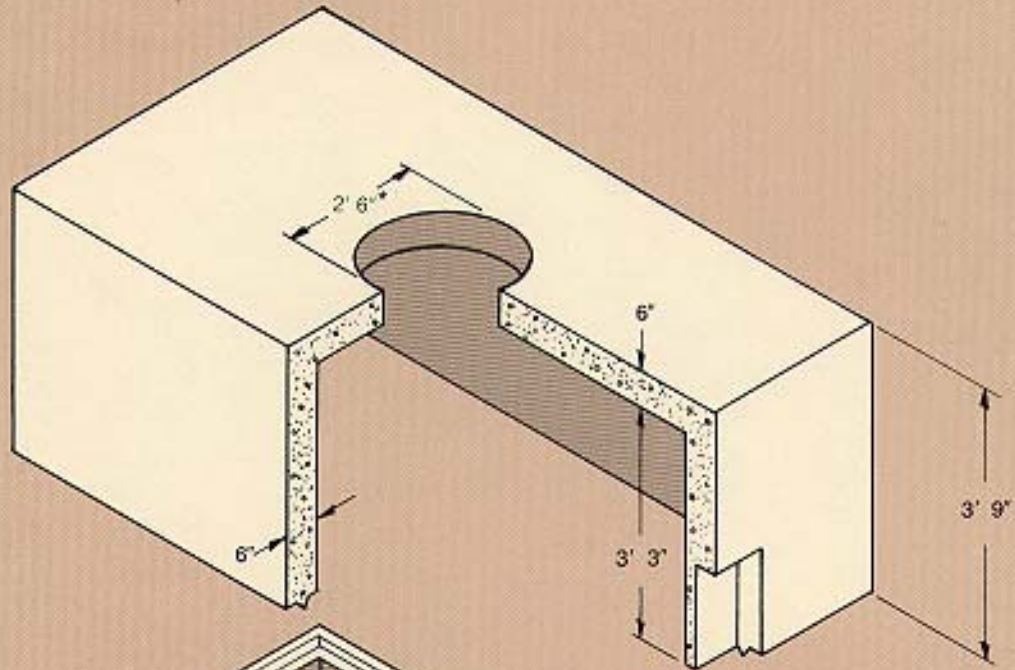

9,344 LBS.

9,662 LBS.

DIMENSIONS

INSIDE - 8' 0" x 4' 0" x 6' 6"

OUTSIDE - 9' 0" x 5' 0" x 7' 6"

KNOCKOUTS

SIZED AND LOCATED AS REQUIRED

TOTAL WEIGHT

19,006 LBS. (LESS KNOCKOUTS)

For inserts and accessories see pages 33-36

* (for additional details, see page 5)

UTILITY VAULT

MODEL 840 CUS