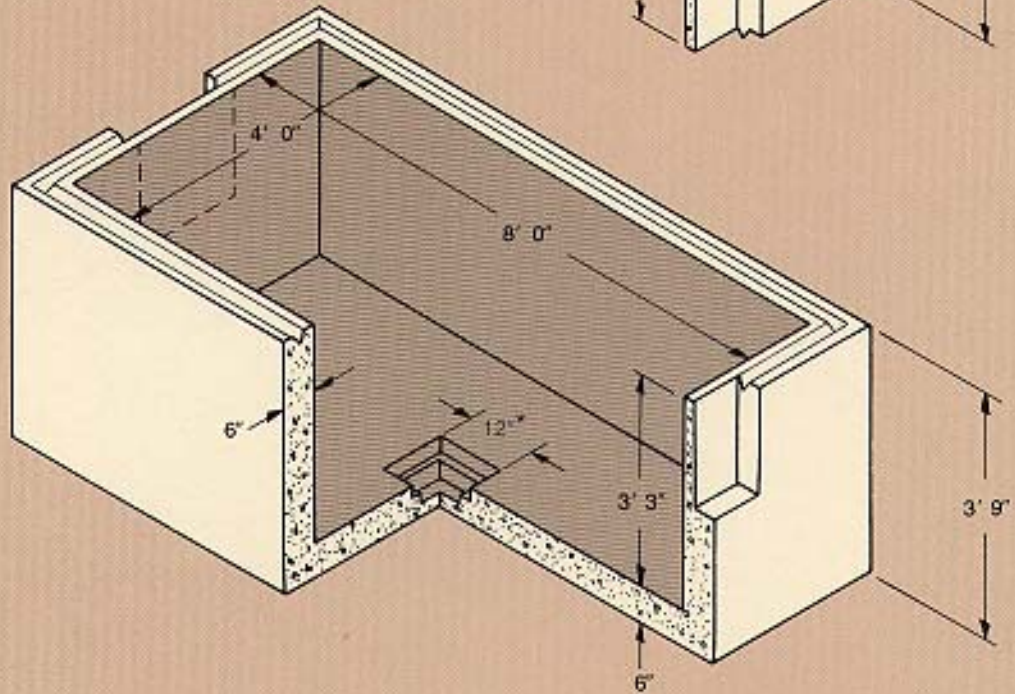

9,344 LBS.

9,662 LBS.

DIMENSIONS

INSIDE - 8' 0" x 4' 0" x 6' 6"

OUTSIDE - 9' 0" x 5' 0" x 7' 6"

KNOCKOUTS

SIZED AND LOCATED AS REQUIRED

TOTAL WEIGHT

19,006 LBS. (LESS KNOCKOUTS)

For inserts and accessories see pages 33-36

* (for additional details, see page 5)

UTILITY VAULT

MODEL 840 CUS