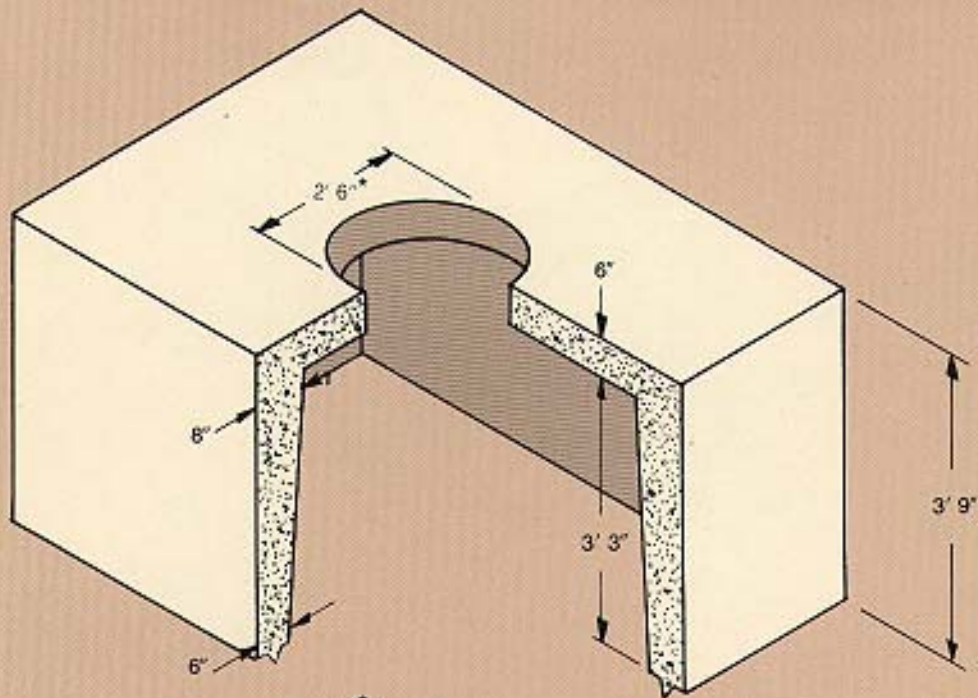

8,513 LBS.

8,831 LBS.

DIMENSIONS

INSIDE - 6' 0" x 4' 0" x 6' 6"

OUTSIDE - 7' 0" x 5' 0" x 7' 6"

KNOCKOUTS

SIZED AND LOCATED AS REQUIRED

TOTAL WEIGHT

17,344 LBS. (LESS KNOCKOUTS)

For inserts and accessories see pages 33-36

* (for additional details, see page 5)

UTILITY VAULT

MODEL 640 CUS