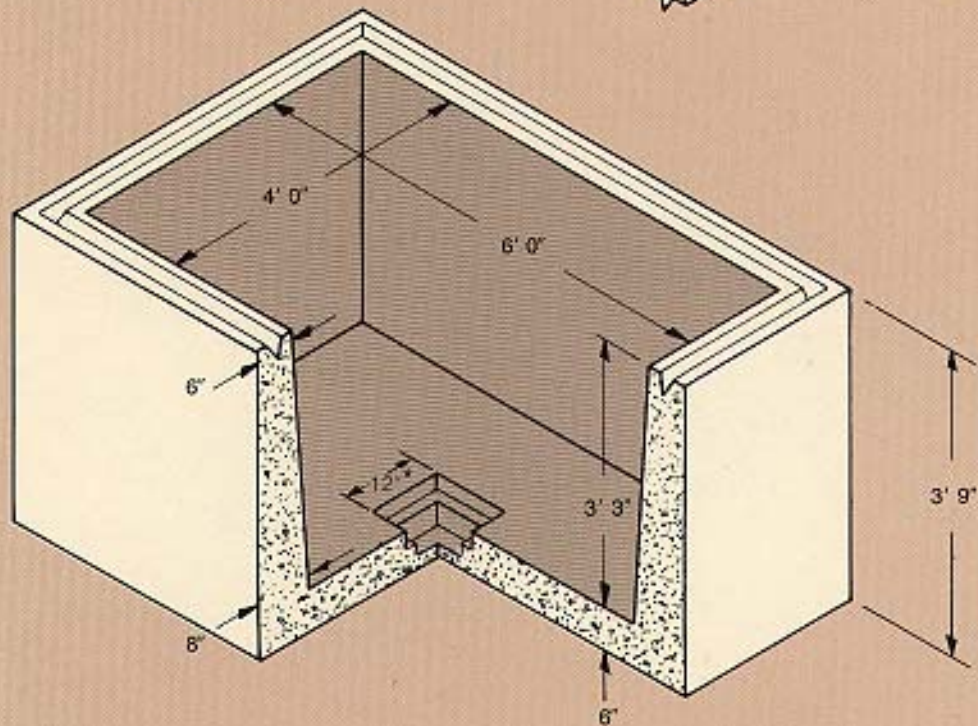

8,513 LBS.

8,831 LBS.

DIMENSIONS

INSIDE - 6' 0" x 4' 0" x 6' 6"

OUTSIDE - 7' 0" x 5' 0" x 7' 6"

KNOCKOUTS

SIZED AND LOCATED AS REQUIRED

TOTAL WEIGHT

17,344 LBS. (LESS KNOCKOUTS)

For inserts and accessories see pages 33-36

* (for additional details, see page 5)

UTILITY VAULT

MODEL 640 CUS