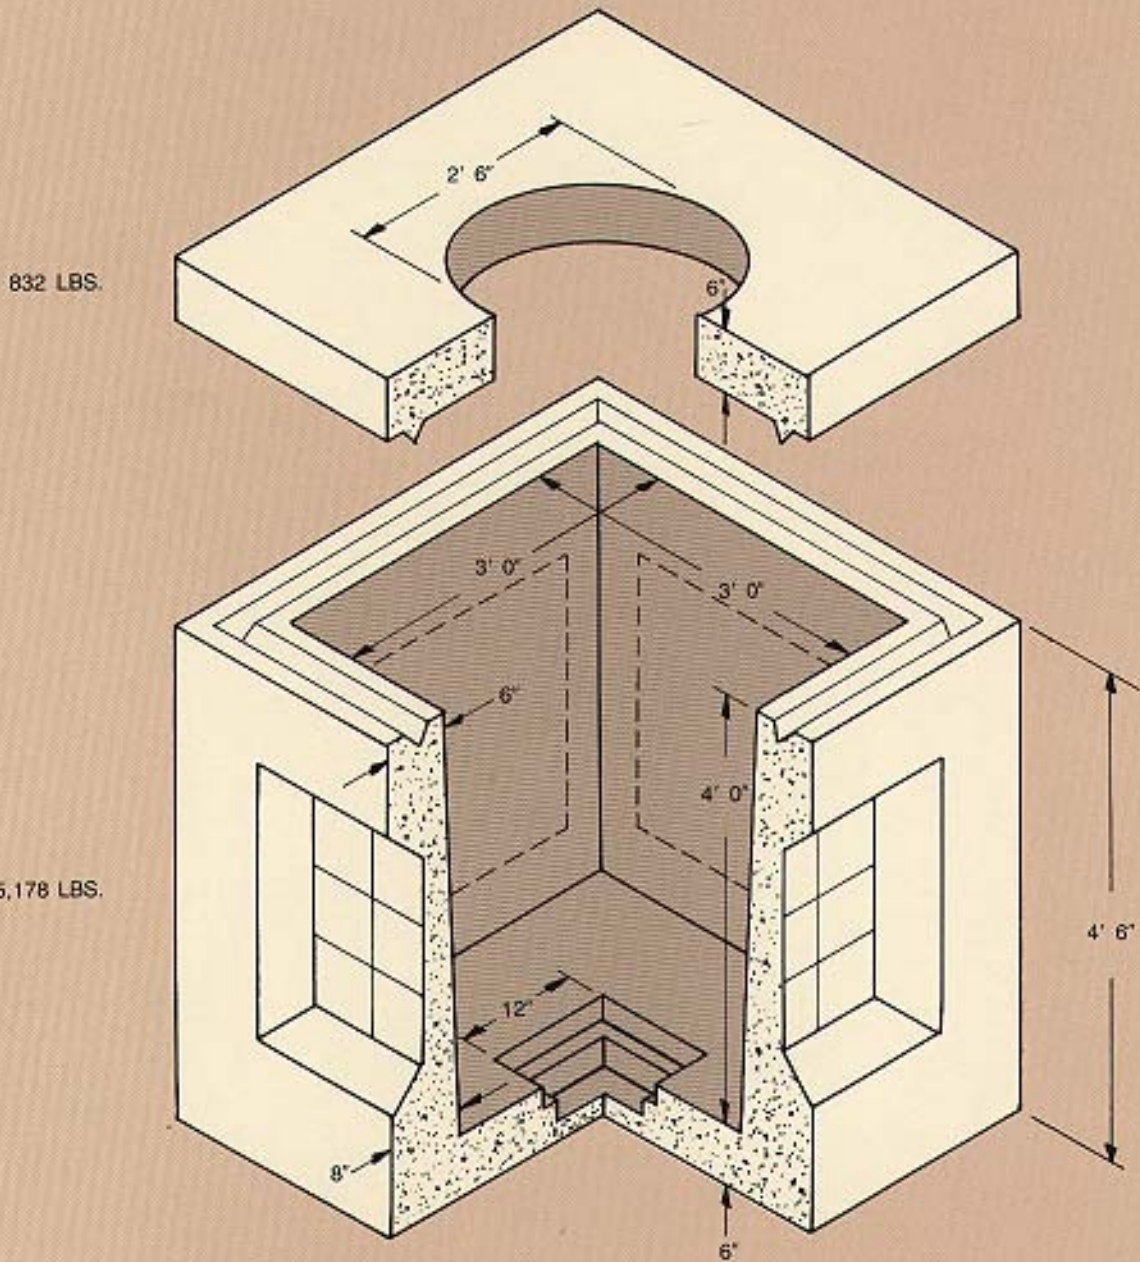

Also available with fabricated steel angle frame and cover.
See page 39.

UTILITY VAULT

MODEL 334 HH

DIMENSIONS

INSIDE - 3' 0" x 3' 0" x 4' 0"
OUTSIDE - 4' 0" x 4' 0" x 5' 0"

KNOCKOUTS

ALL WALLS - 2' 6" x 2' 10", 1 PER WALL

TOTAL WEIGHT

6,010 LBS.

For inserts and accessories see pages 33-36